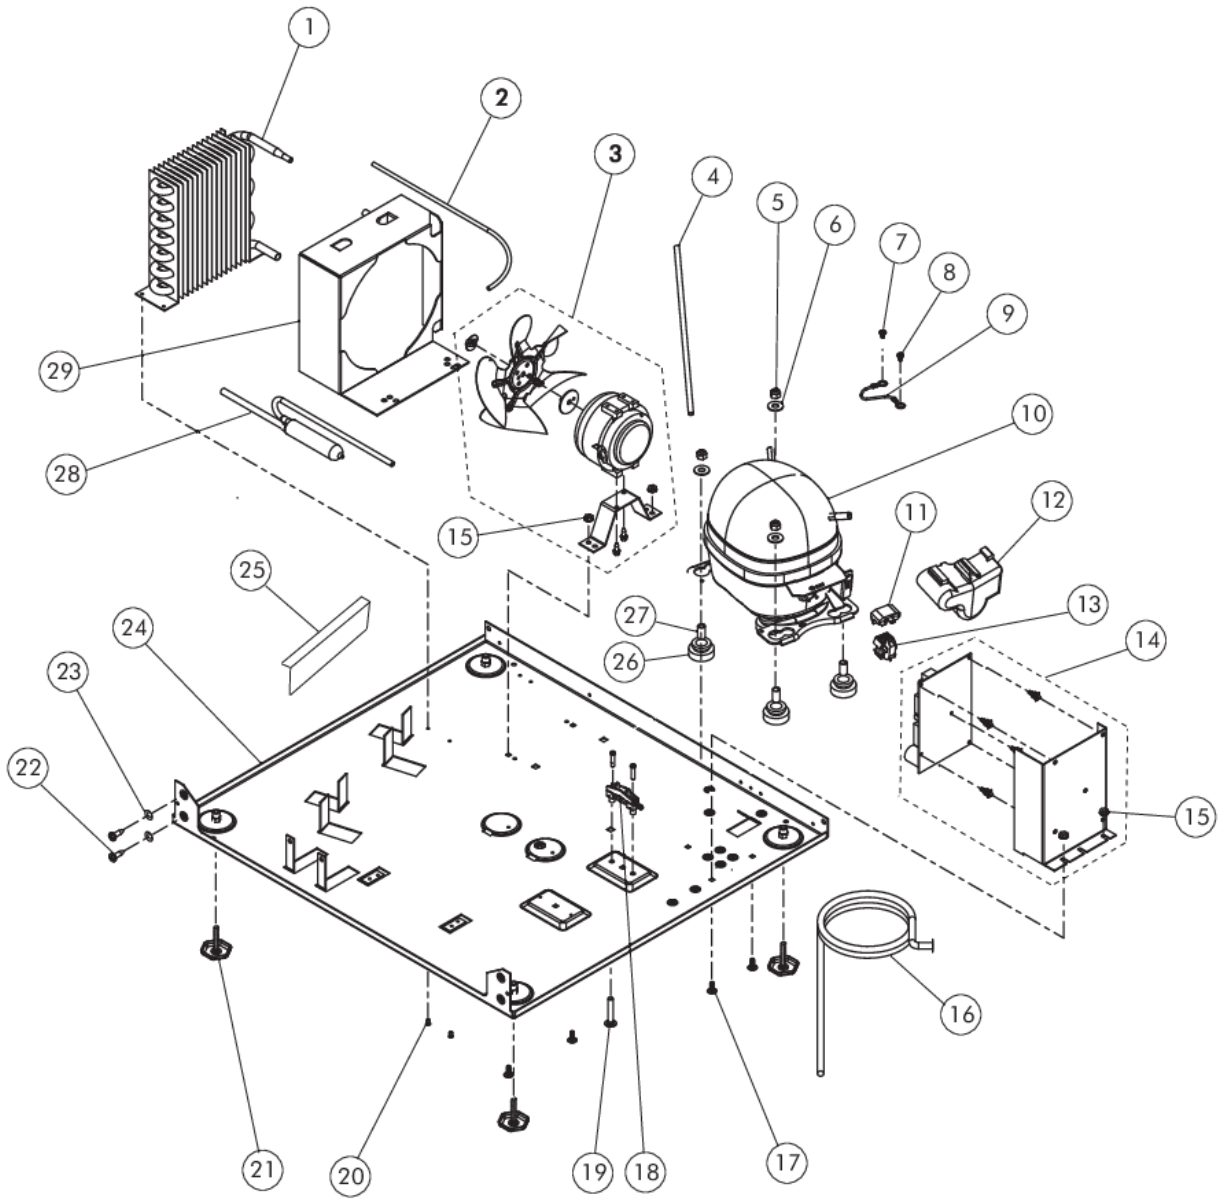

Item	Part No.	Name	Qty	Uom	NOTES
24	NON-SERVICEABLE	CABINET	1	EA	

MECHANICAL

Item	Part No.	Name	Qty	Uom	NOTES
1	PW240004	CONDENSER, R-134A	1	EA	
2	022364-000	TUBING, .188 OD X 14 IN	1	EA	
3	PW300152	FAN MOTOR ASSY (VUIM150) 42244701	1	EA	
4	022406-000	PROCESS TUBE, 1/4 X 10ø	1	EA	
5	022395-000	1/4-20 Hex Lock Nut	4	EA	
6	022388-000	Flat Washer	4	EA	
7	022883-000	#8-21X1/4 Screw Phillips Pan Head	1	EA	
8	022402-000	10-32 X 1/2 HEX WASHER HEAD SCREW	1	EA	
9	PW300137	Ground Wire	1	EA	Not available online / Call for pricing and availability
10	NLA	COMPRESSOR (TECUMSEH)	1	EA	
10	028378-000	COMPRESSOR	1	EA	
11	PS100020	OVERLOAD (42245133) 152 WC	1	EA	
12	022368-000	TERMINAL COVER	1	EA	
13	PS100021	PTC RELAY (42245131) 152 WC	1	EA	
14	009511-000	ELECTRONIC CONTROL BOARD AND BRACKET ASM	1	EA	
15	022381-000	#10-24 Hex Nut	1	EA	
16	PS100134	POWER CORD REF. DRAWER	1	EA	
17	022365-000	#10-24 x 1/2" Carriage Bolt	4	EA	
18	022380-000	Power Cord Clamp and 4mm x 20 mm screws	1	EA	
19	022815-000	1/4-20 x 1-1/4" Carriage Bolt	4	EA	
20	022401-000	POP RIVET #AD43ABS ALUMINUM	4	EA	
21	022366-000	LEG LEVELER	4	EA	
22	022252-000	10-32 X 3/4 COUNTERSUNK SCREW	4	EA	
23	022403-000	#10 Countersunk Flatwasher	4	EA	
24	022370-000	MECHANICAL BASEPLATE	1	EA	
25	028393-000	Air Baffle	1	EA	
26	022908-000	Grommet	4	EA	
27	022912-000	Sleeve	4	EA	