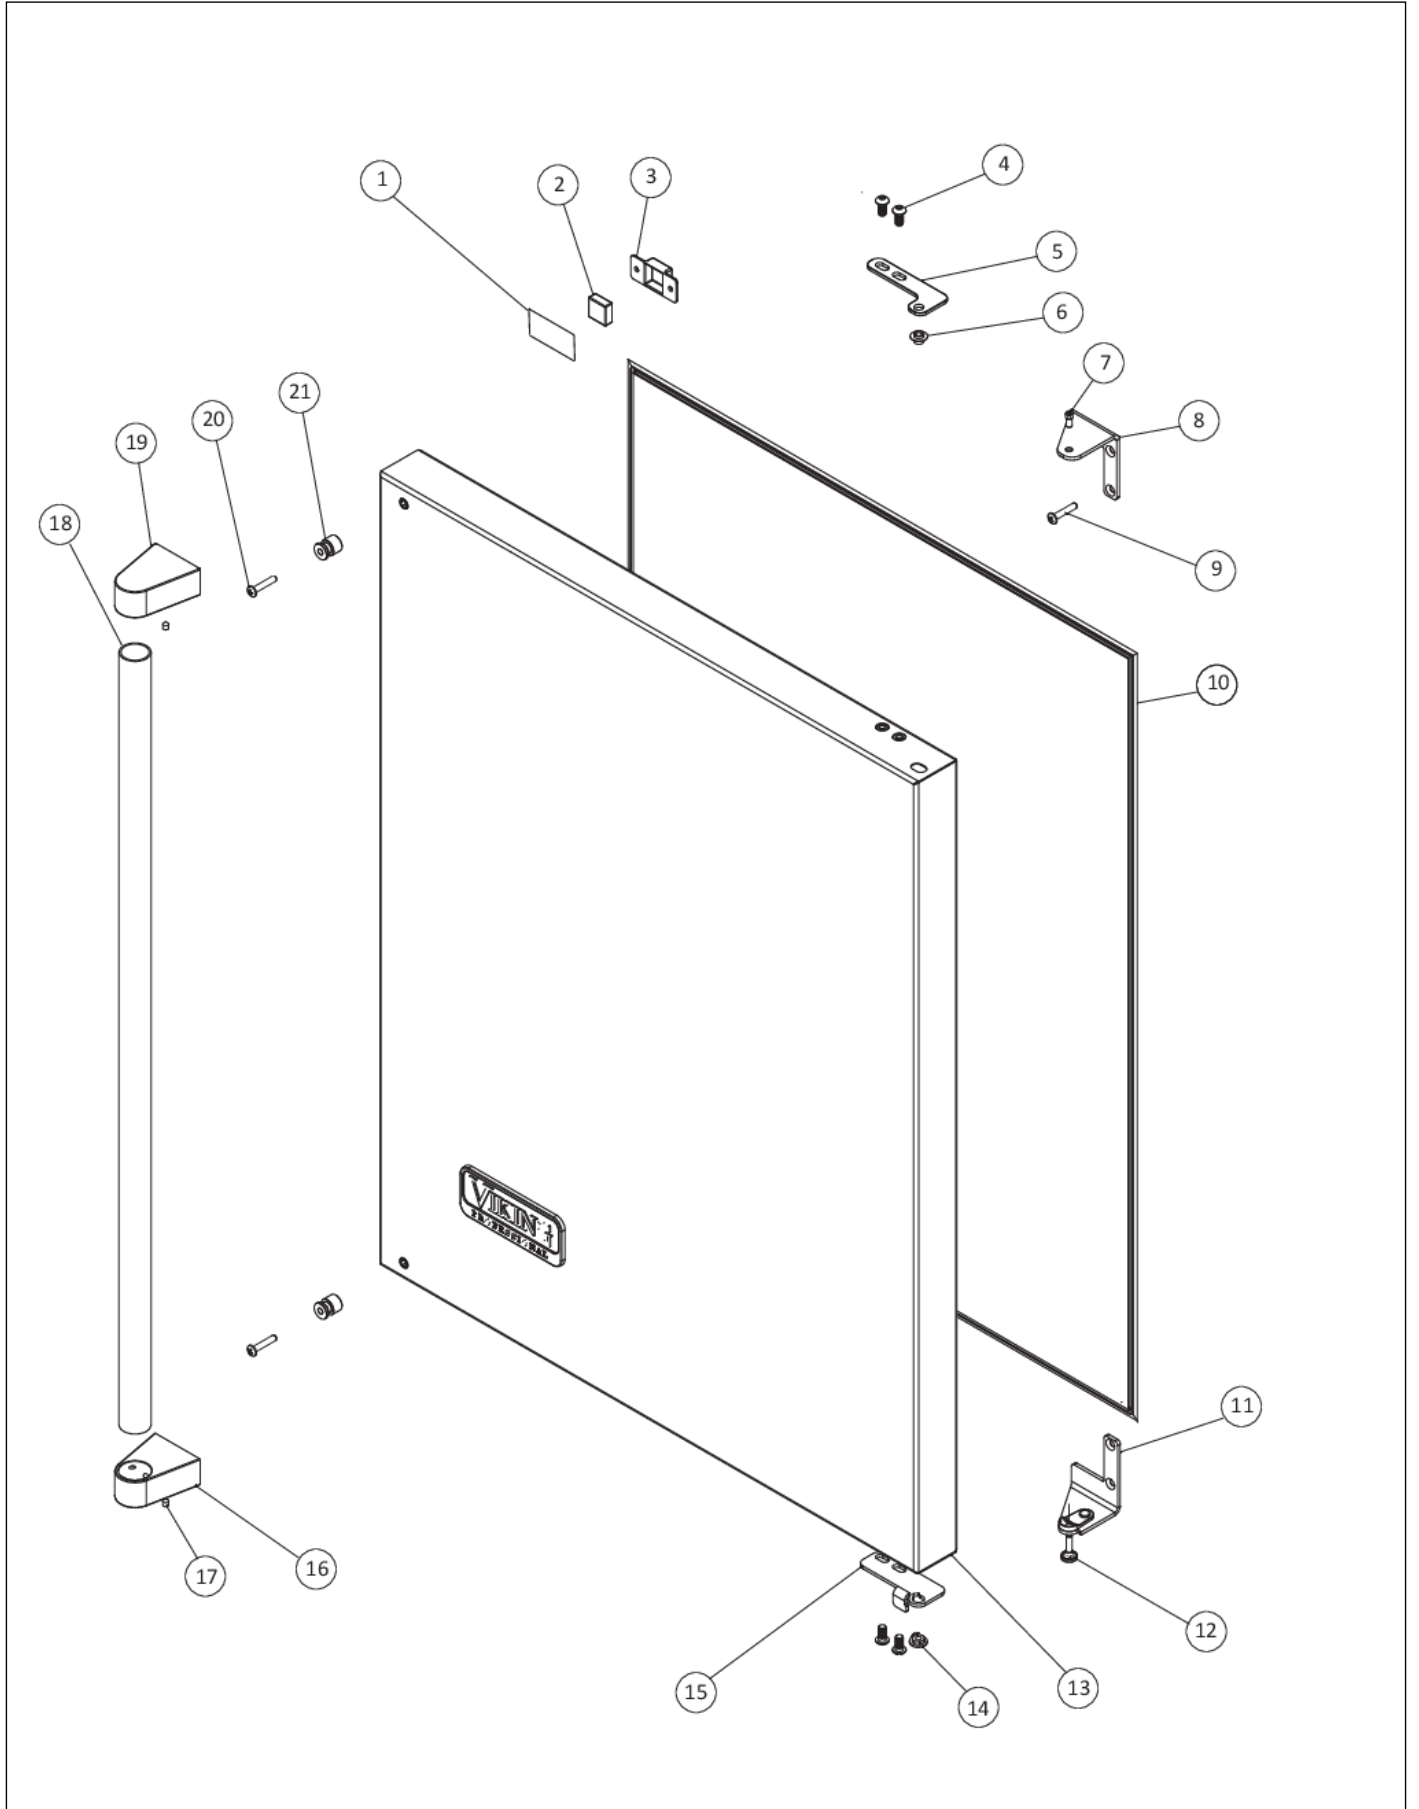

Item	Part No.	Name	Qty	Uom	NOTES
20	022434-000	#10-32 X 1 1/2 TRUSS HEAD MACHINE SCREW	2	EA	Not available online / Call for pricing and availability
21	009521-000	STANDOFF STUD	2	EA	Not available online / Call for pricing and availability