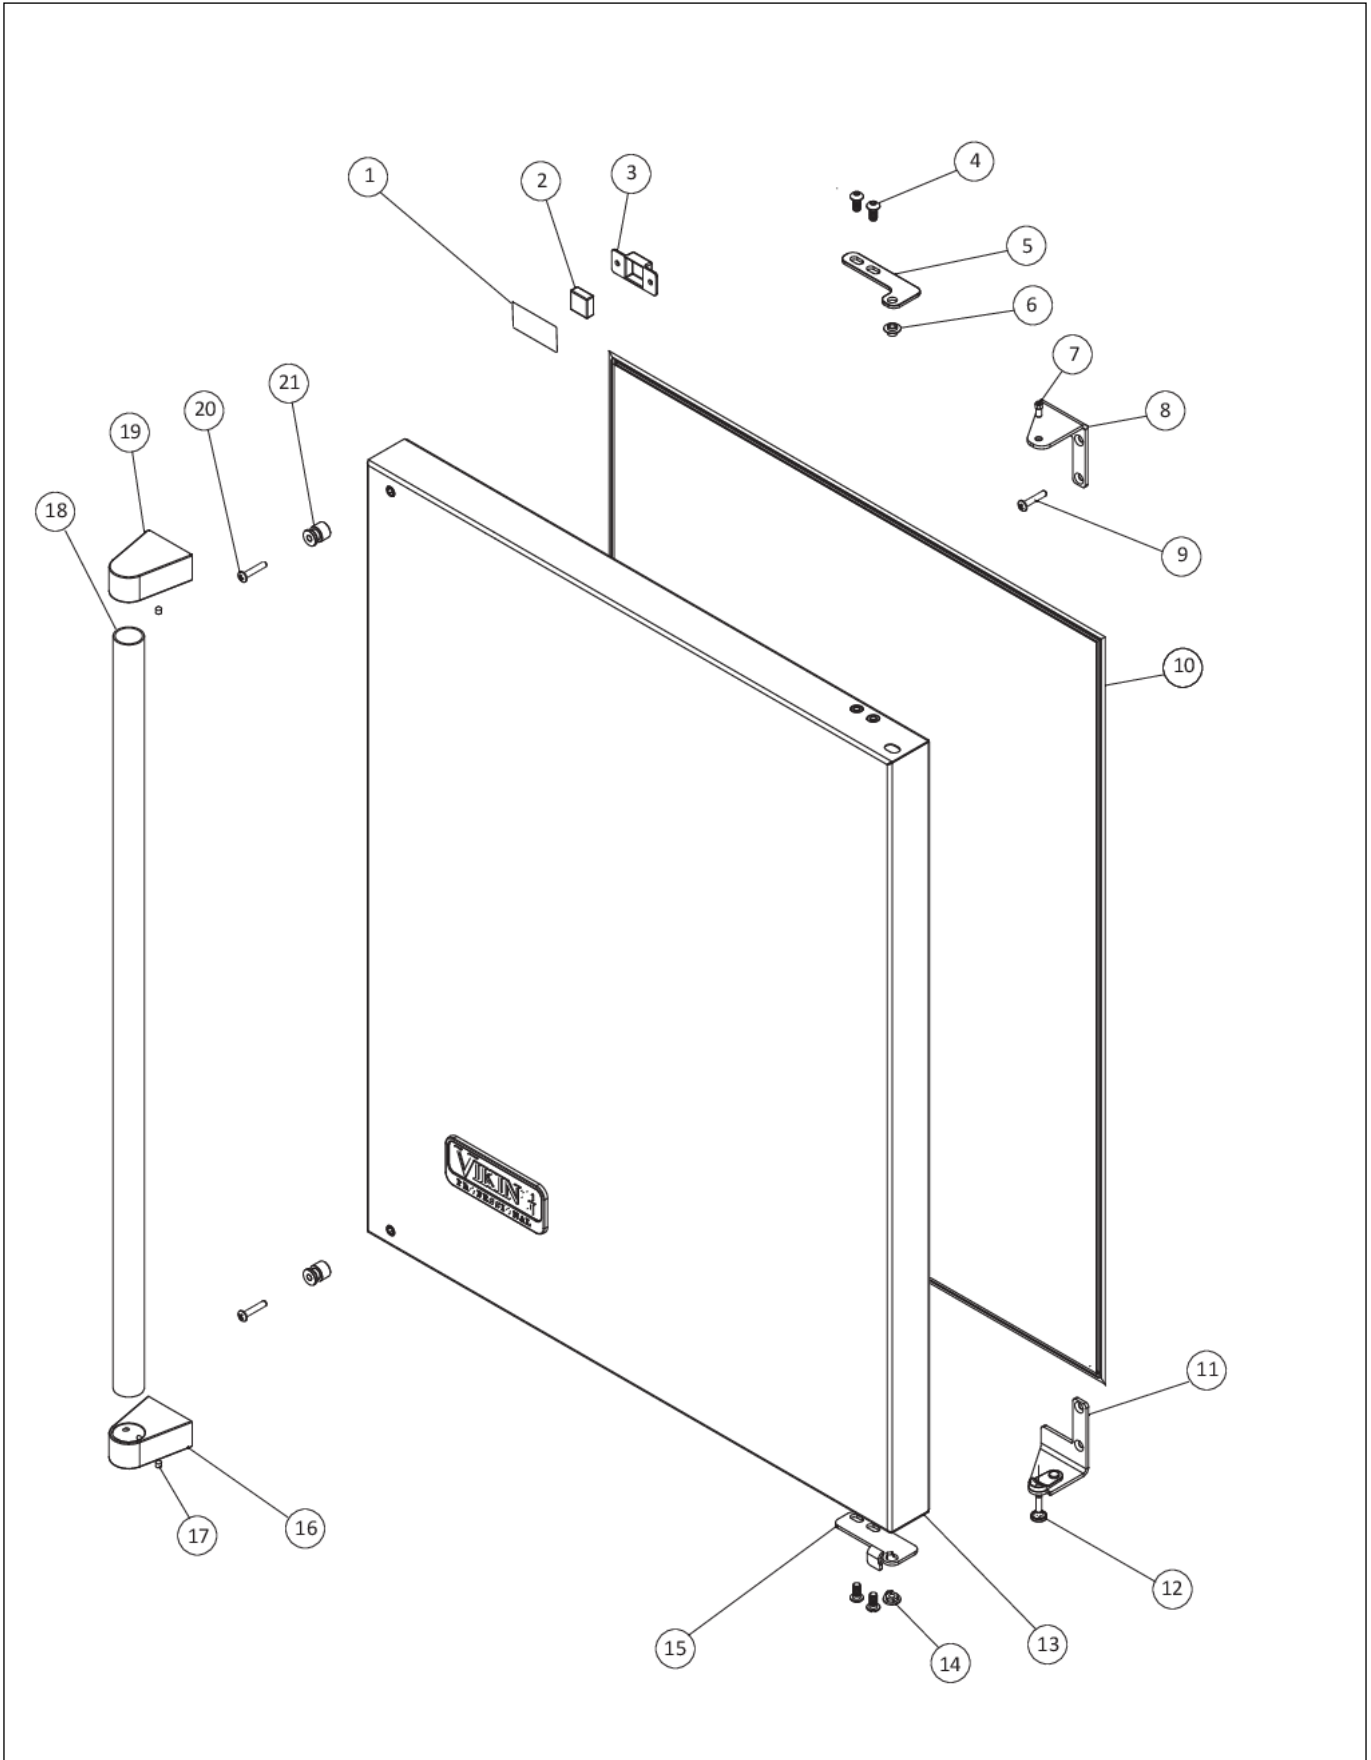

PRO DOOR

Item	Part No.	Name	Qty	Uom	NOTES
1	NA	DOUBLE FACE TAPE 3/4" X 2"	1	EA	
2	028352-000	MAGNET	1	EA	
3	028383-000	MAGNET SWITCH RETAINER	1	EA	
4	022248-000	1/4-20 X 1/2 BUTTON HEAD CAP SCREW	4	EA	
5	028355-000	TOP HINGE ADAPTER, R.H. DOOR (SHOWN)	1	EA	
5	022900-000	TOP HINGE ADAPTER, LEFT HAND	1	EA	
6	022414-000	BEARING, HINGE PIN UPPER	1	EA	
7	028354-000	SUBS TO PW200032 - Hinge Pin, Top	1	EA	
8	028384-000	UPPER DOOR HINGE, RIGHT HAND (SHOWN)	1	EA	
8	028385-000	Upper Door Hinge, Left Hand, Stainless Steel	2	EA	
9	022252-000	10-32 X 3/4 COUNTERSUNK SCREW	6	EA	
10	PW230005	GASKET, DOOR (VUWC140) * 42241280	1	EA	
11	028386-000	BOTTOM DOOR HINGE, RIGHT HAND (SHOWN)	1	EA	
11	028387-000	BOTTOM DOOR HINGE, LEFT HAND	1	EA	
12	022240-000	LOWER HINGE PIN	1	EA	
13	028388-000	RIGHT HAND DOOR ASSEMBLY, SOLID, VUAR1431TRSS (SHOWN)	1	EA	
13	028389-000	LEFT HAND DOOR ASSEMBLY, SOLID, VUAR1431TLSS	1	EA	Not available online / Call for pricing and availability
14	022423-000	DOOR CLOSER CAM FOLLOWER	1	EA	
15	022427-000	DOOR STOP, L.H.	1	EA	
15	022424-000	SCREW : 4MM X 10MM	1	EA	
16	022437-000	STANDOFF BOTTOM	1	EA	
17	009644-000	SET SCREW	2	EA	
18	028394-000	DOOR HANDLE	1	EA	
19	022438-000	STANDOFF TOP	1	EA