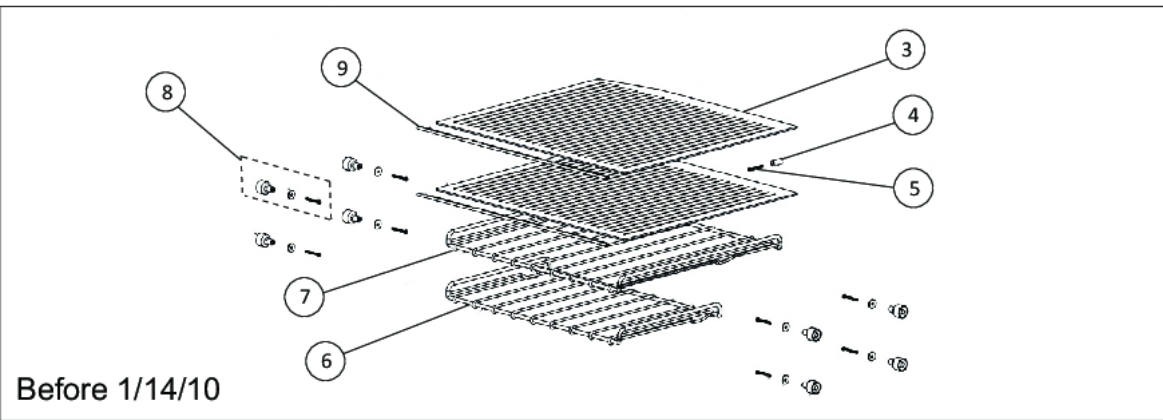

SHELVES

Item	Part No.	Name	Qty	Uom	NOTES
1	028366-000	FOLDING WIRE SHELF	1	EA	
2	028367-000	#10 X 5/8ø HEX HEAD SCREW	4	EA	
3	028368-000	GLASS SHELF	2	EA	
4	028369-000	RUBBER BUMPER, BLACK	3	EA	
5	028370-000	#8-18 x 1 1/4" Black Screw	3	EA	
6	028371-000	LOWER WINE SHELF, CHROME	1	EA	
7	028372-000	WINE SHELF, CHROME	1	EA	
8	028373-000	SHELF MOUNTING PEG KIT (W/SCREW & WASHER)	8	EA	
9	028374-000	GLASS SHELF TRIM	2	EA	
10	028375-000	SHELF RETAINING CLIP	1	EA	
11	028376-000	WIRE SHELF, CHROME	1	EA