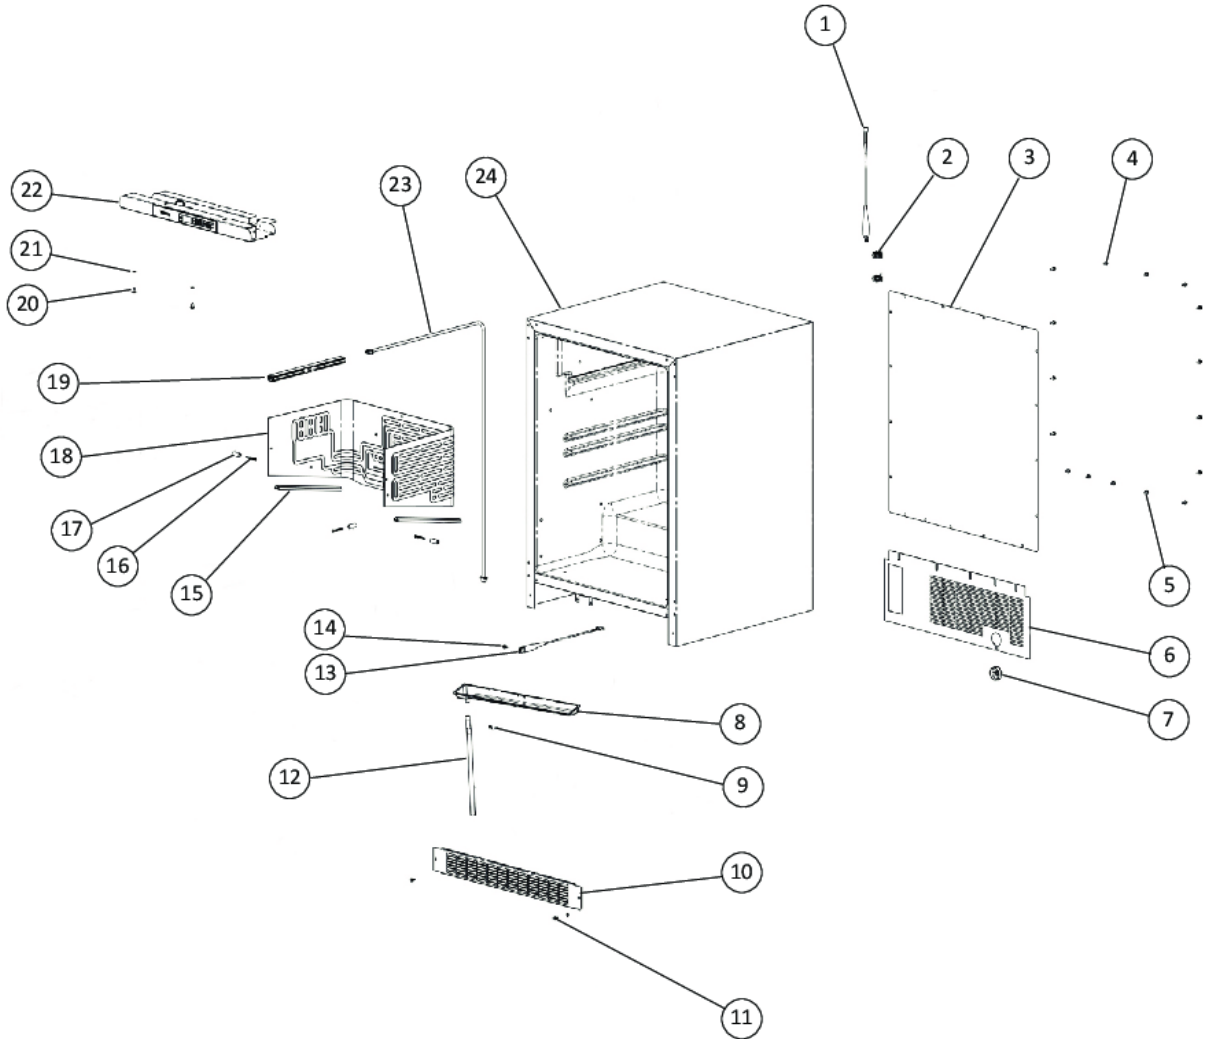

**VUAR1431TREVABEFORE9-26-  
2010**

CABINET .....	1
MECHANICAL .....	2
PRO DOOR .....	3
SHELVES .....	4
Appendix A:Pages Index .....	A
Appendix B:Parts Index .....	B

CABINET

Item	Part No.	Name	Qty	Uom	NOTES
1	009483-000	EVAPORATOR TEMPERATURE THERMISTOR	1	EA	
2	022359-000	FASTEX CLAMP	2	EA	
3	022915-000	BACK PANEL	1	EA	
4	028356-000	#10 X 1/2" TYPE AB HEX WASHER HEAD SCREW	19	EA	
5	028490-000	#10 X 5/8" SS TYPE AB SCREW	5	EA	
6	028691-000	ACCESS COVER	1	EA	
7	022354-000	Heyco Bushing	1	EA	
8	PW210012	DRIP TRAY & 2 POP RVT(VUWC)42242603	1	EA	
9	022401-000	POP RIVET #AD43ABS ALUMINUM	2	EA	
10	028892-000	STAINLESS STEEL GRILLE	1	EA	NO LONGER AVAILABLE, Not available online / Call for pricing and availability
11	022922-000	#10 x 1" Phillips Pan Head Screw	2	EA	
12	PW240021	DRAIN TUBE (42242079)	1	EA	
13	009484-000	DISPLAY TEMPERATURE THERMISTOR	1	EA	
14	028358-000	#6-20 X 3/4" TYPE AB SCREW	1	EA	
15	029095-000	EVAPORATOR TRIM	2	EA	
16	028360-000	#10 X 2" PH PAN HEAD SS SCREW	6	EA	
17	022862-000	3/4" SPACER	1	EA	
17	029196-000	BLACK SPACER, 1.00" LONG	3	EA	
17	022927-000	SPACER, 1-9/32"	2	EA	
18	028390-000	EVAPORATOR ASSEMBLY	1	EA	
19	028391-000	HV CONDUIT	1	EA	
20	022440-000	#10 X 5/8" HEX HEAD SCREW	2	EA	
21	022478-000	#10 EXTERNAL TOOTH STAR WASHER, SS	2	EA	
22	028593-000	DISPLAY ASM WH, 24" BC SOLID DR. T (UNITS BUILT AFTER 01-01-10 OR WIRE SHELF PREVIOUSLY INSTALLED)	1	EA	
23	009482-000	COMMUNICATION CABLE	1	EA	