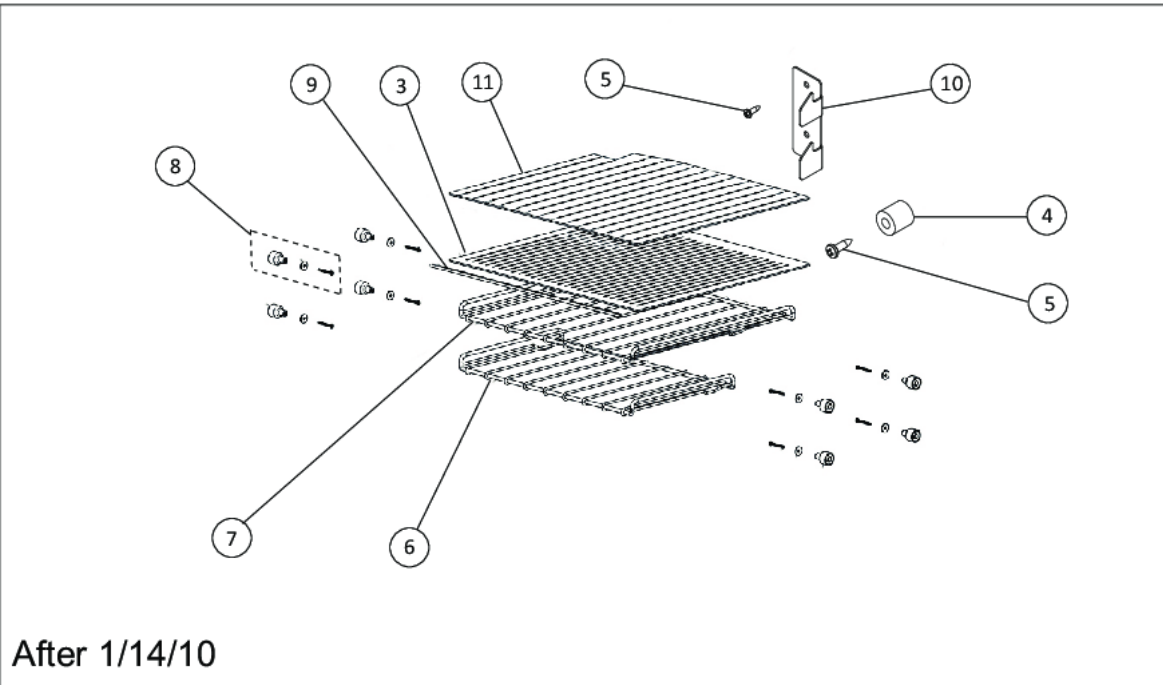

SHELVES

Item	Part No.	Name	Qty	Uom	NOTES
1	028366-000	FOLDING WIRE SHELF	1	EA	
2	028367-000	#10 X 5/8ø HEX HEAD SCREW	4	EA	
3	028368-000	GLASS SHELF	2	EA	
4	028369-000	RUBBER BUMPER, BLACK	3	EA	
5	028370-000	#8-18 x 1 1/4" Black Screw	3	EA	
6	028371-000	LOWER WINE SHELF, CHROME	1	EA	
7	028372-000	WINE SHELF, CHROME	1	EA	
8	028373-000	SHELF MOUNTING PEG KIT (W/SCREW & WASHER)	8	EA	
9	028374-000	GLASS SHELF TRIM	2	EA	
10	028375-000	SHELF RETAINING CLIP	1	EA	
11	028376-000	WIRE SHELF, CHROME	1	EA